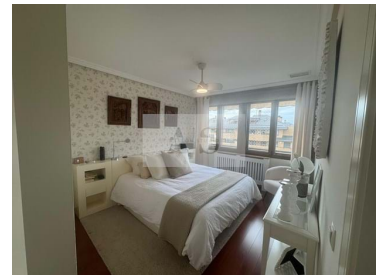

Majadahonda - Apartment

4
Bedrooms

3
Bathrooms

280
Area (m²)

Garage

1 149 000 €
(EUR €)

Exclusive duplex penthouse in the prestigious area of Monte del Pilar, Majadahonda, Madrid

Spectacular, spacious, bright, modern, and elegant duplex penthouse in the prestigious area of Monte del Pilar, Majadahonda.

Floor 0: 4 spacious bedrooms, a large living room and two full bathrooms.

Floor 1: Large and modern open kitchen with office/dining room, spacious full bathroom and access to the terrace from the kitchen and dining room, ideal for outdoor dining.